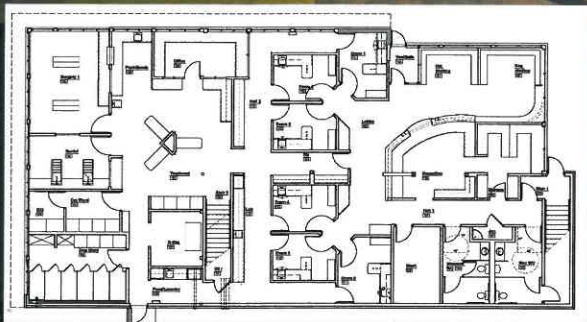

1-800-478-4892  
www.twcinc.com

TWC "broke ground" (8 yards of concrete that is) in order to renovate and add onto a prior auto dealership for this practice's new and expanded location. 6 exam rooms, a Tri-Treatment Table, and a Double Surgery Suite offers efficient functionality both in energy use and staff use along with adaptability for new technologies. The 2nd floor of this 8,713 square foot facility includes doctor and intern offices, a large staff lounge, an exercise room and available leased space of 1,261 sf.